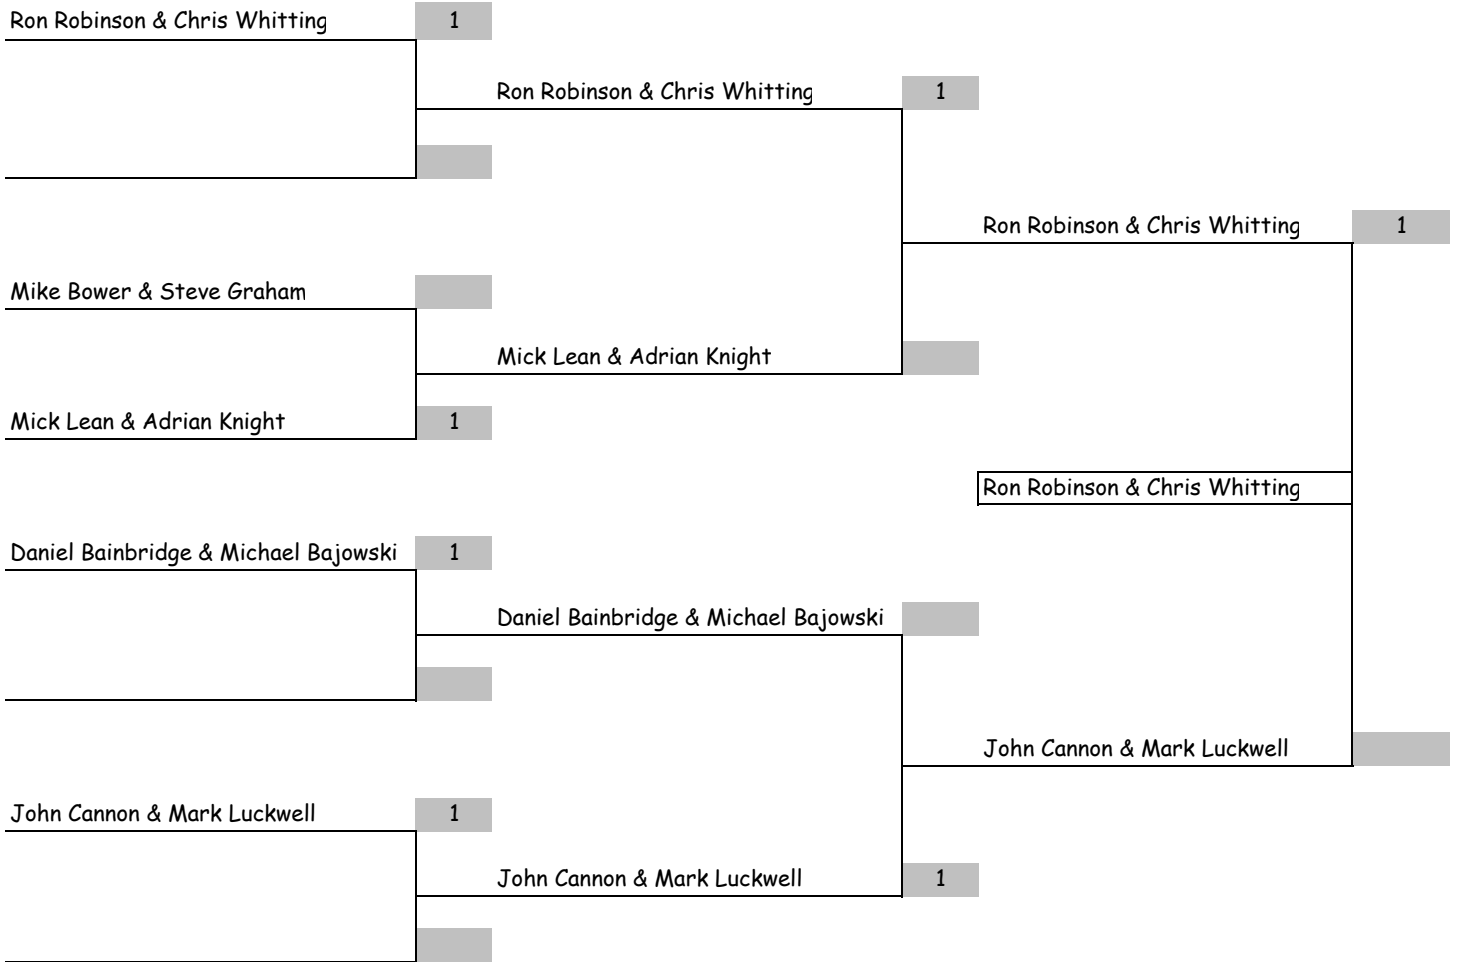

Open Doubles - Board 5 Draw